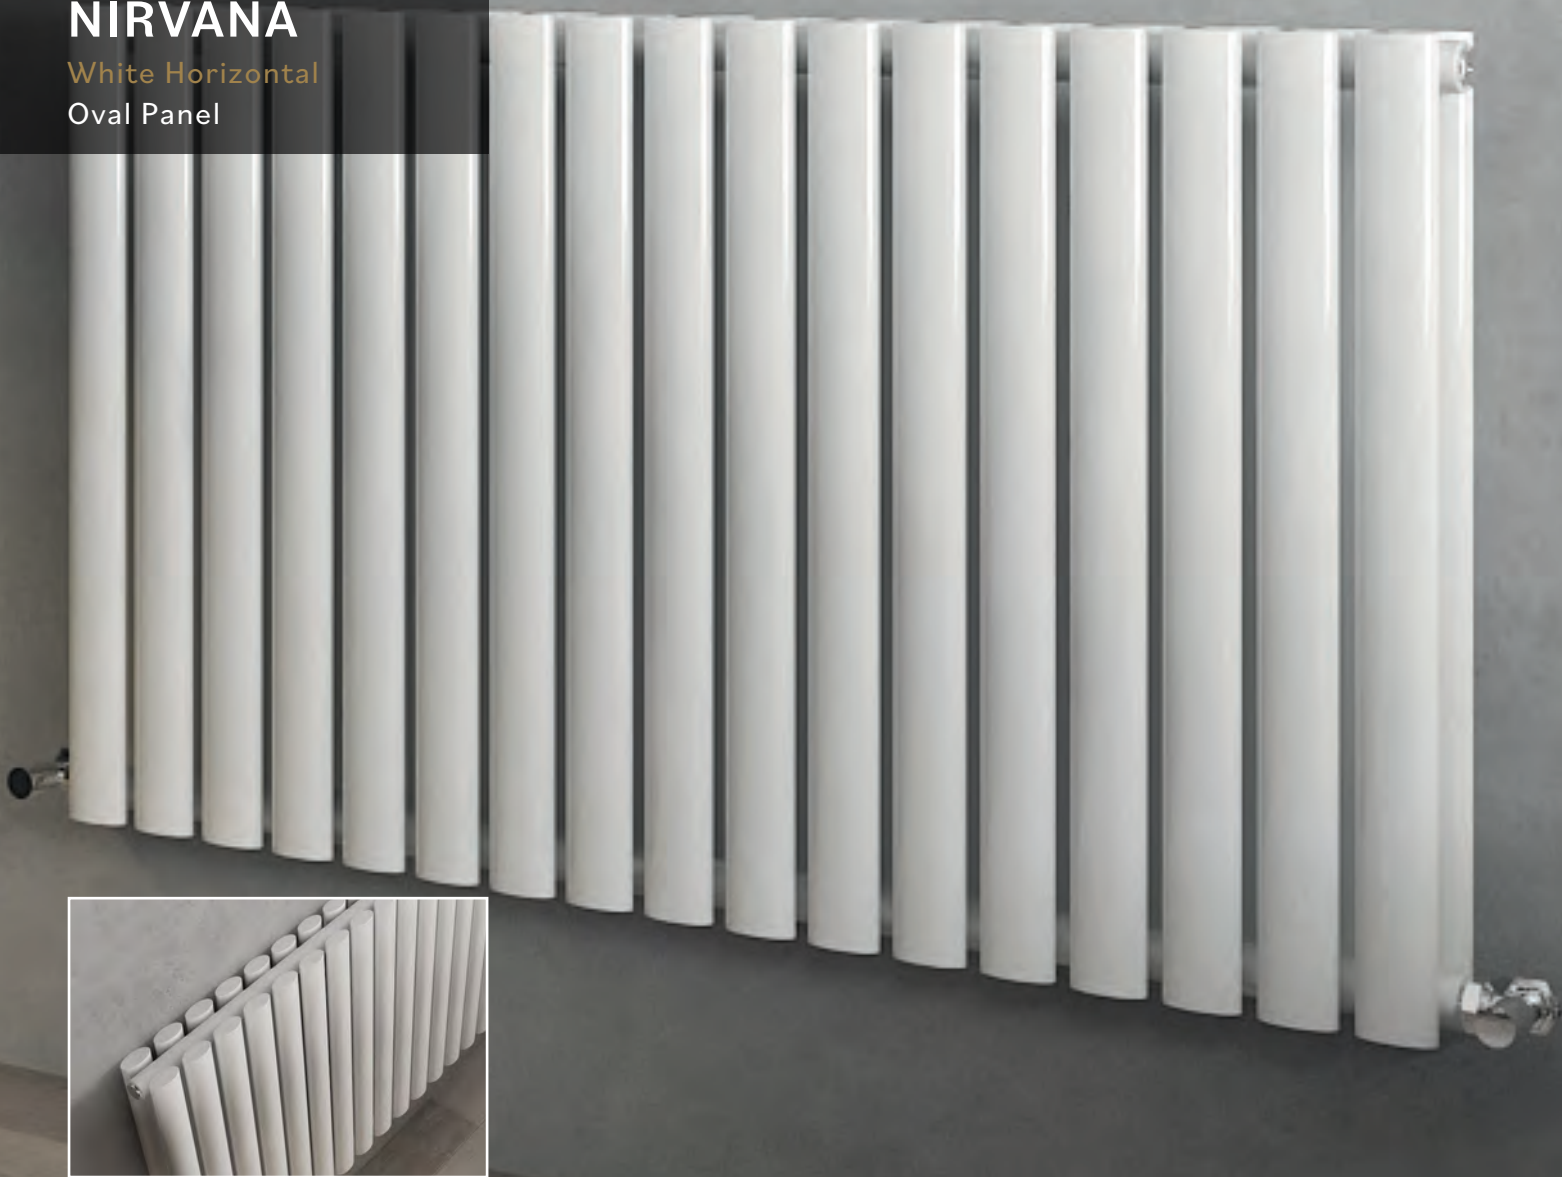

# NIRVANA

White Horizontal  
Oval Panel

Product Code	Height (mm)	Width (mm)	Depth (mm)	W/I to Centre of Tapping (mm)	Heat Output BTU (T60)	Price (Inc VAT)
<b>Single Panel</b>						
S-NIR-600x600-W-SP	600	600	82	51	2777	£162.50
S-NIR-600x840-W-SP	600	840	82	51	3234	£200.00
S-NIR-600x1020-W-SP	600	1020	82	51	3927	£262.00
S-NIR-600x1200-W-SP	600	1200	82	51	4620	£262.50
S-NIR-600x1440-W-SP	600	1440	82	51	5544	£362.50
S-NIR-600x1620-W-SP	600	1620	82	51	6237	£425.00
<b>Double Panel</b>						
S-NIR-400x840-W-DP	400	840	82	51	2818	£300.00
S-NIR-400x1200-W-DP	400	1200	82	51	4023	£400.00
S-NIR-400x1620-W-DP	400	1620	82	51	5428	£500.00
S-NIR-600x600-W-DP	600	600	82	51	3019	£237.50
S-NIR-600x840-W-DP	600	840	82	51	4227	£325.00
S-NIR-600x1020-W-DP	600	1020	82	51	5131	£400.00
S-NIR-600x1200-W-DP	600	1200	82	51	6042	£437.50
S-NIR-600x1440-W-DP	600	1440	82	51	7247	£550.00
S-NIR-600x1620-W-DP	600	1620	82	51	8158	£600.00