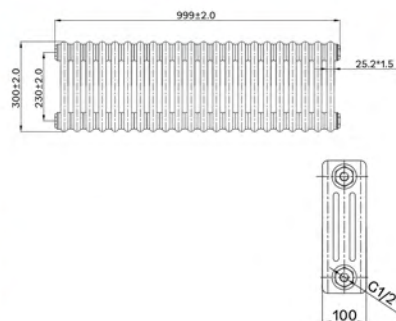

Optional feet

Code SEN-FEET-3COLUMN-W
Description 3 Column
Price (Per Pair) £50.00

Product Code	Column	Height (mm)	Width (mm)	Depth (mm)	Wall to Centre of Tapping (mm)	Heat Output BTU (T60)	Price (Inc VAT)
SEN-VIN-450x999-W-3C	3 Column	450	999	100	60	TBC	£209.95
SEN-VIN-450x1178-W-3C	3 Column	450	1178	100	60	TBC	£229.95
SEN-VIN-450x1355-W-3C	3 Column	450	1355	100	60	TBC	£289.95
SEN-VIN-450x1578-W-3C	3 Column	450	1578	100	60	TBC	£359.95
SEN-VIN-600x643-W-3C	3 Column	600	643	100	70.5	3818	£300.00
SEN-VIN-600x821-W-3C	3 Column	600	821	100	70.5	4908	£412.50
SEN-VIN-600x999-W-3C	3 Column	600	999	100	70.5	5999	£512.50
SEN-VIN-600x1177-W-3C	3 Column	600	1177	100	70.5	7090	£587.50
SEN-VIN-600x-1355-W-3C	3 Column	600	1355	100	70.5	8181	£712.50
SEN-VIN-600x1578-W-3C	3 Column	600	1578	100	70.5	9545	£825.00