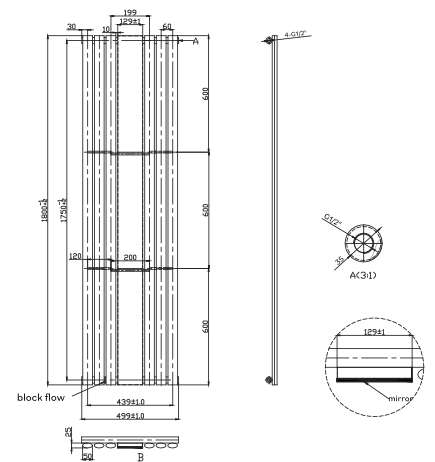

# FLORENCE

White, Anthracite Grey & Black

Product Code	Height (mm)	Width (mm)	Depth (mm)	Wll to Centre of Tapping (mm)	Heat Output BTU (T60)	Price (Inc VAT)
SEN-FLO-1800x499-G-SP	1800	499	58	51	3295	£337.50
SEN-FLO-1800x499-B-SP	1800	499	58	51	3295	£337.50
SEN-FLO-1800x499-W-SP	1800	499	58	51	3295	£337.50