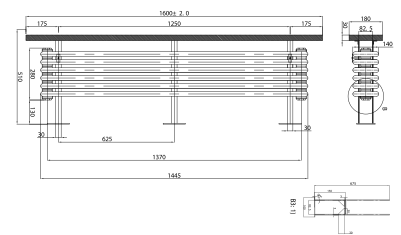

Features 20 Year Guarantee

Double powder coat finish - white/Anthracite Grey/Black