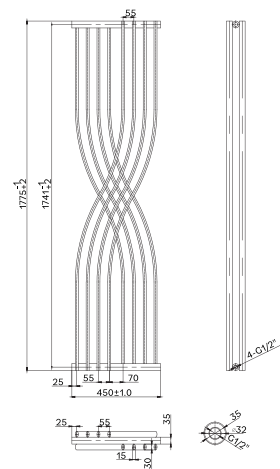

# MILAN

White Horizontal  
Flat Panel

Product Code	Height (mm)	Width (mm)	Depth (mm)	Wall to Centre of Tapping (mm)	Heat Output BTU (T60)	Price (Inc VAT)
S-MIL-450x840-W-DP	450	840	65	51	3074	£300.00
S-MIL-450x1190-W-DP	450	1190	65	51	4355	£400.00
S-MIL-450x1610-W-DP	450	1610	65	51	5884	£500.00
S-MIL-635x630-W-DP	635	630	65	51	3253	£250.00
S-MIL-635x840-W-DP	635	840	65	51	4338	£337.50
S-MIL-635x980-W-DP	635	980	65	51	5061	£400.00
S-MIL-635x1190-W-DP	635	1190	65	51	6145	£425.00
S-MIL-635x1400-W-DP	635	1400	65	51	7220	£550.00
S-MIL-635x1610-W-DP	635	1610	65	51	8303	£600.00

# MILAN

White Vertical  
Flat Panel

Product Code	Height (mm)	Width (mm)	Depth (mm)	Wall to Centre of Tapping (mm)	Heat Output BTU (T60)	Price (Inc VAT)
S-MIL-1780x350-W-DP	1780	350	65	51	4689	£400.00
S-MIL-1780x490-W-DP	1780	490	65	51	6564	£475.00
S-MIL-1780x560-W-DP	1780	560	65	51	7502	£550.00

# FLORENCE

White, Anthracite Grey & Black

Product Code	Height (mm)	Width (mm)	Depth (mm)	Wll to Centre of Tapping (mm)	Heat Output BTU (T60)	Price (Inc VAT)
SEN-FLO-1800x499-G-SP	1800	499	58	51	3295	£337.50
SEN-FLO-1800x499-B-SP	1800	499	58	51	3295	£337.50
SEN-FLO-1800x499-W-SP	1800	499	58	51	3295	£337.50

# VENUS

Anthracite Grey

Product Code	Height (mm)	Width (mm)	Depth (mm)	Wll to Centre of Tapping (mm)	Heat Output BTU (T60)	Price (Inc VAT)
SEN-VEN-1775x450-G	1775	450	95	82	3289	£412.50

Features  20 Year Guarantee