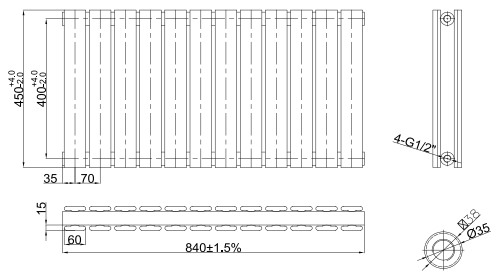

# MILAN

White Vertical  
Flat Panel

Product Code	Height (mm)	Width (mm)	Depth (mm)	Wall to Centre of Tapping (mm)	Heat Output BTU (T60)	Price (Inc VAT)
S-MIL-1780x350-W-DP	1780	350	65	51	4689	£400.00
S-MIL-1780x490-W-DP	1780	490	65	51	6564	£475.00
S-MIL-1780x560-W-DP	1780	560	65	51	7502	£550.00

# MILAN

Anthracite Grey Horizontal Flat Panel

Product Code	Height (mm)	Width (mm)	Depth (mm)	Wall to Centre of Tapping (mm)	Heat Output BTU (T60)	Price (Inc VAT)
S-MIL-450x840-G-DP	450	840	65	51	3074	£300.00
S-MIL-450x1190-G-DP	450	1190	65	51	4355	£400.00
S-MIL-450x1610-G-DP	450	1610	65	51	5884	£500.00
S-MIL-635x630-G-DP	635	630	65	51	3253	£250.00
S-MIL-635x840-G-DP	635	840	65	51	4338	£337.50
S-MIL-635x980-G-DP	635	980	65	51	5061	£400.00
S-MIL-635x1190-G-DP	635	1190	65	51	6145	£425.00
S-MIL-635x1400-G-DP	635	1400	65	51	7220	£550.00
S-MIL-635x1610-G-DP	635	1610	65	51	8303	£600.00