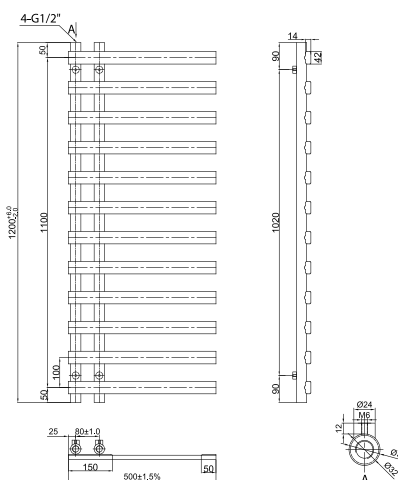

Features 20 Year Guarantee

Brushed brass finish

enquire about electric option (See page 49)