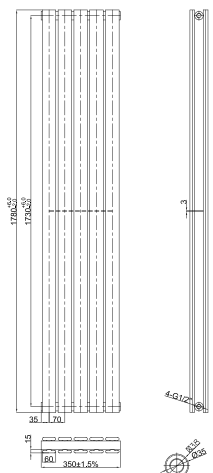

# MILAN

White Horizontal  
Flat Panel

Product Code	Height (mm)	Width (mm)	Depth (mm)	Wall to Centre of Tapping (mm)	Heat Output BTU (T60)	Price (Inc VAT)
S-MIL-450x840-W-DP	450	840	65	51	3074	£300.00
S-MIL-450x1190-W-DP	450	1190	65	51	4355	£400.00
S-MIL-450x1610-W-DP	450	1610	65	51	5884	£500.00
S-MIL-635x630-W-DP	635	630	65	51	3253	£250.00
S-MIL-635x840-W-DP	635	840	65	51	4338	£337.50
S-MIL-635x980-W-DP	635	980	65	51	5061	£400.00
S-MIL-635x1190-W-DP	635	1190	65	51	6145	£425.00
S-MIL-635x1400-W-DP	635	1400	65	51	7220	£550.00
S-MIL-635x1610-W-DP	635	1610	65	51	8303	£600.00

# MILAN

Black Horizontal  
Flat Panel

Product Code	Height (mm)	Width (mm)	Depth (mm)	Wall to Centre of Tapping (mm)	Heat Output BTU (T60)	Price (Inc VAT)
S-MIL-450x840-B-DP	450	840	65	51	3074	£300.00
S-MIL-450x1190-B-DP	450	1190	65	51	4355	£400.00
S-MIL-450x1610-B-DP	450	1610	65	51	5884	£500.00
S-MIL-635x630-B-DP	635	630	65	51	3253	£250.00
S-MIL-635x840-B-DP	635	840	65	51	4338	£337.50
S-MIL-635x980-B-DP	635	980	65	51	5061	£400.00
S-MIL-635x1190-B-DP	635	1190	65	51	6145	£425.00
S-MIL-635x1400-B-DP	635	1400	65	51	7220	£550.00
S-MIL-635x1610-B-DP	635	1610	65	51	8303	£600.00

# MILAN

Black Vertical

Flat Panel

Product Code	Height (mm)	Width (mm)	Depth (mm)	Wall to Centre of Tapping (mm)	Heat Output BTU (T60)	Price (Inc VAT)
S-MIL-1780x350-B-DP	1780	350	65	51	4689	£400.00
S-MIL-1780x490-B-DP	1780	490	65	51	6564	£475.00
S-MIL-1780x560-B-DP	1780	560	65	51	7502	£550.00