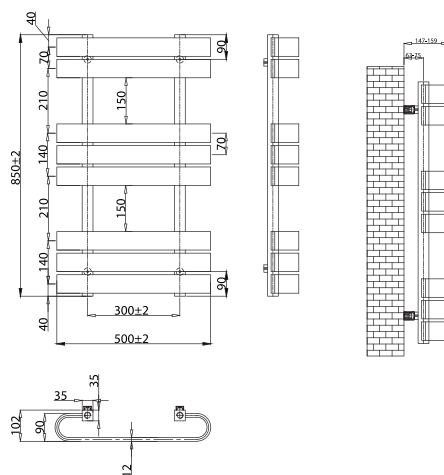

Features 20 Year Guarantee

Double powder coat finish - Anthracite Grey

enquire about electric option (See page 49)