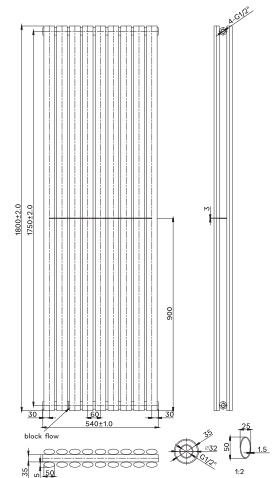

Features 20 Year Guarantee

Double powder coat finish - Anthracite Grey

www.senatorradiators.com