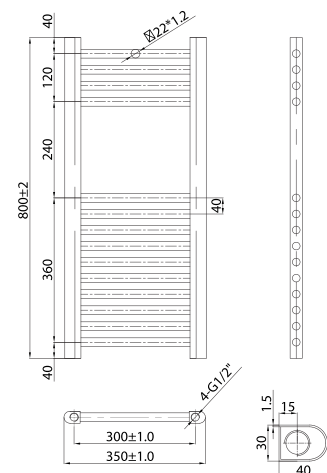

Features 20 Year Guarantee

Brushed Brass finish

enquire about electric option (See page 49)