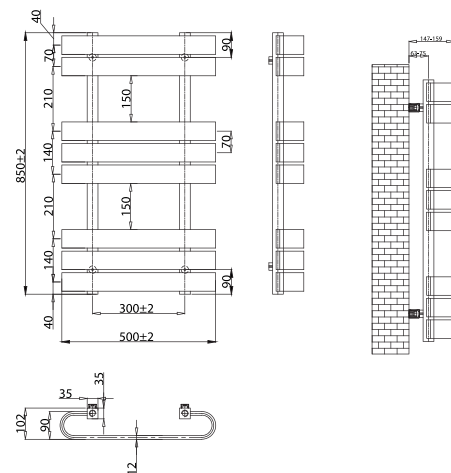

Features 20 Year Guarantee

Double powder coat finish - Black

enquire about electric option (See page 49)