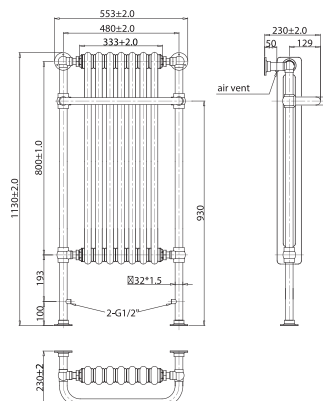

Product Code	Colour	Column	Height (mm)	Width (mm)	Depth (mm)	Wall to Centre of Tapping (mm)	Heat Output BTU (T60)	Price (Inc VAT)
SEN-VIN-1800x372-B	white	3 Column	963	538	230	92	3274	£662.50
SEN-VIN-1800x460-B	Anthracite Grey	3 Column	963	538	230	92	3274	£662.50
SEN-VIN-1800x548-B	Black	3 Column	963	538	230	92	3274	£662.50

Product Code	Colour	Column	Height (mm)	Width (mm)	Depth (mm)	Wall to Centre of Tapping (mm)	Dual Fuel	Electric Heating Elements (Watts)	Price (Inc VAT)
Electric Dual Fuel Radiator									
SEN-EOXF-963X538X230-BB-W	White	3 Column	963	538	230	92	Yes	400w	£912.50
SEN-EOXF-963X538X230-BB-G	Anthracite Grey	3 Column	963	538	230	92	Yes	400w	£912.50
SEN-EOXF-963X538X230-BB-G	Black	3 Column	963	538	230	92	Yes	400w	£912.50