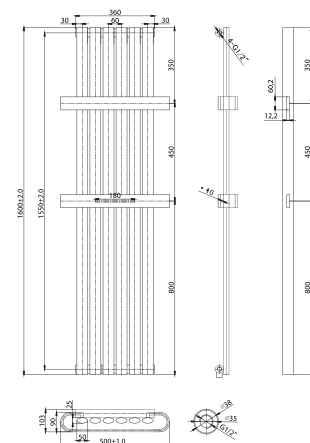

# NIRVANA TOWEL RAIL

Black

Product Code	Height (mm)	Width (mm)	Depth (mm)	Wll to Centre of Tapping (mm)	Heat Output BTU (T60)	Price (Inc VAT)
S-NIR-TRAIL-1600X500-B	1600	500	103	51	3762	£400.00

Features  20 Year Guarantee