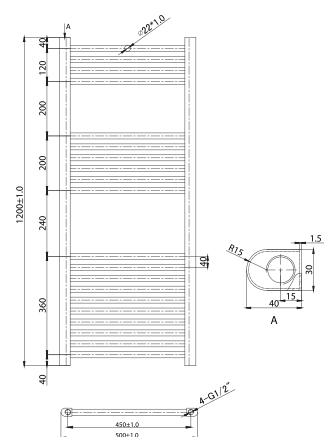

Features 20 Year Guarantee

Powder coat finish - Anthracite Grey

enquire about electric option (See page 49)