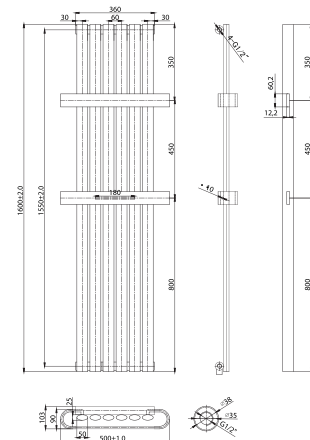

# NIRVANA TOWEL RAIL

Anthracite Grey

Product Code	Height (mm)	Width (mm)	Depth (mm)	Wll to Centre of Tapping (mm)	Heat Output BTU (T60)	Price (Inc VAT)
S-NIR-TRAIL-1600X500-G	1600	500	103	51	3762	£400.00