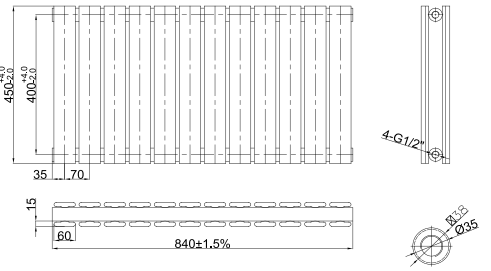

# NIRVANA

Black Vertical  
Oval Panel

Product Code	Height (mm)	Width (mm)	Depth (mm)	WII to Centre of Tapping (mm)	Heat Output BTU (T60)	Price (Inc VAT)
<b>Single Panel</b>						
S-NIR-1800x360-B-SP	1800	360	82	51	3762	£262.50
S-NIR-1800x480-B-SP	1800	480	82	51	5015	£325.00
S-NIR-1800x540-B-SP	1800	540	82	51	5641	£387.50
<b>Double Panel</b>						
S-NIR-1800x360-B-DP	1800	360	82	51	4350	£400.00
S-NIR-1800x480-B-DP	1800	480	82	51	6568	£475.00
S-NIR-1800x540-B-DP	1800	540	82	51	7383	£550.00

# MILAN

White Horizontal  
Flat Panel

Product Code	Height (mm)	Width (mm)	Depth (mm)	Wall to Centre of Tapping (mm)	Heat Output BTU (T60)	Price (Inc VAT)
S-MIL-450x840-W-DP	450	840	65	51	3074	£300.00
S-MIL-450x1190-W-DP	450	1190	65	51	4355	£400.00
S-MIL-450x1610-W-DP	450	1610	65	51	5884	£500.00
S-MIL-635x630-W-DP	635	630	65	51	3253	£250.00
S-MIL-635x840-W-DP	635	840	65	51	4338	£337.50
S-MIL-635x980-W-DP	635	980	65	51	5061	£400.00
S-MIL-635x1190-W-DP	635	1190	65	51	6145	£425.00
S-MIL-635x1400-W-DP	635	1400	65	51	7220	£550.00
S-MIL-635x1610-W-DP	635	1610	65	51	8303	£600.00