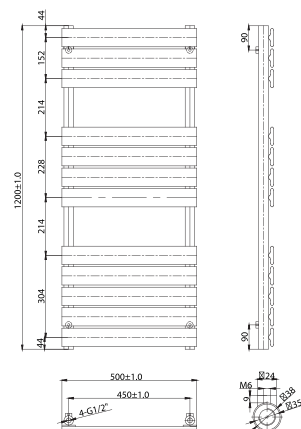

Features 20 Year Guarantee

Matt finish - Anthracite Grey

enquire about electric option (See page 49)