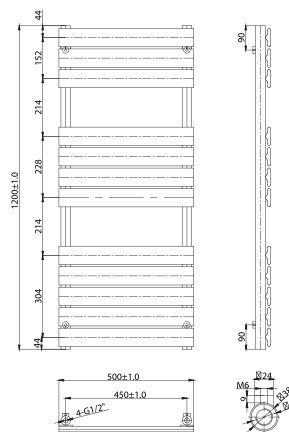

Product Code	Height (mm)	Width (mm)	Depth (mm)	Wll to Centre of Tapping (mm)	Heat Output BTU (T60)	Price (Inc VAT)
SEN-MODENA-800x350-CHR	800	350	60	90-110	966	£275.00
SEN-MODENA-1200x500-CHR	1200	500	60	90-110	1748	£350.00

Product Code	Height (mm)	Width (mm)	Depth (mm)	Wall to Centre of Tapping (mm)	Dual Fuel	Electric Heating Element (Watts)	Price (Inc VAT)
Electric Dual Fuel Radiator							
SEN-EMOD-CHR-800X350	800	350	60	90 - 110	Yes	250w	£425.00
SEN-EMOD-CHR-1200X500	1200	500	60	90 - 110	Yes	400w	£500.00