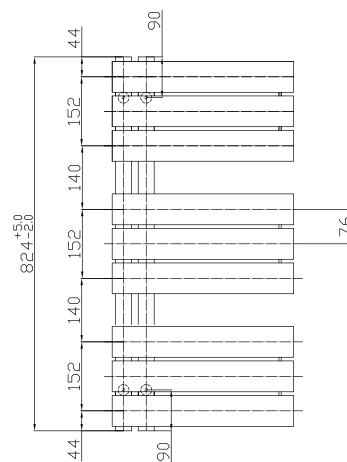

Product Code	Height (mm)	Width (mm)	Depth (mm)	Wll to Centre of Tapping (mm)	Heat Output BTU (T60)	Price (Inc VAT)
S-PAR-824x400-BB	824	400	65	62-72	1151	£450.00
S-PAR-1126x500-BB	1126	500	65	62-72	1833	£550.00

Product Code	Height (mm)	Width (mm)	Depth (mm)	Wall to Centre of Tapping (mm)	Dual Fuel	Electric Heating Element (Watts)	Price (Inc VAT)
Electric Dual Fuel Radiator							
SEN-EPAR-BB-824X400	824	400	65	62 - 72	Yes	250w	£700.00
SEN-EPAR-BB-1126X500	1126	500	65	62 - 72	Yes	400w	£800.00