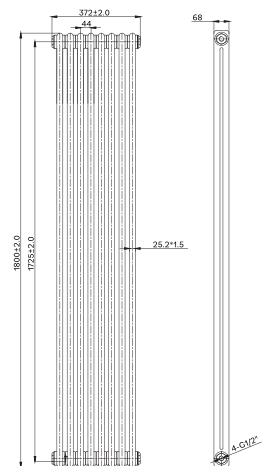

# MILAN

White Vertical  
Flat Panel

Product Code	Height (mm)	Width (mm)	Depth (mm)	Wall to Centre of Tapping (mm)	Heat Output BTU (T60)	Price (Inc VAT)
S-MIL-1780x350-W-DP	1780	350	65	51	4689	£400.00
S-MIL-1780x490-W-DP	1780	490	65	51	6564	£475.00
S-MIL-1780x560-W-DP	1780	560	65	51	7502	£550.00

## Optional feet

**Code** SEN-FEET-2C-W  
**Description** 2 Column White  
**Price (Per Pair)** £50.00 (Inc VAT)

Product Code	Column	Height (mm)	Width (mm)	Depth (mm)	Wall to Centre of Tapping (mm)	Heat Output BTU (T60)	Price (Inc VAT)
SEN-VIN-1800x372-W-2C	2 Column	1800	372	68	70.5	4982	£400.00
SEN-VIN-1800x460-W-2C	2 Column	1800	460	68	70.5	6227	£450.00
SEN-VIN-1800x548-W-2C	2 Column	1800	548	68	70.5	7472	£525.00