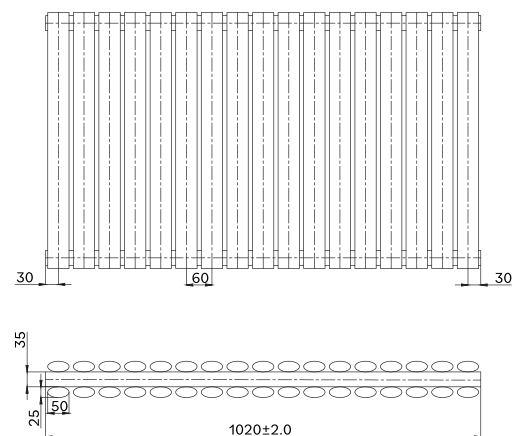

# NIRVANA

Anthracite Grey Vertical  
Oval Panel

Product Code	Height (mm)	Width (mm)	Depth (mm)	WII to Centre of Tapping (mm)	Heat Output BTU (T60)	Price (Inc VAT)
<b>Single Panel</b>						
S-NIR-1800x360-G-SP	1800	360	82	51	3762	£262.50
S-NIR-1800x480-G-SP	1800	480	82	51	5015	£325.00
S-NIR-1800x540-G-SP	1800	540	82	51	5641	£387.50
<b>Double Panel</b>						
S-NIR-1800x360-G-DP	1800	360	82	51	4350	£400.00
S-NIR-1800x480-G-DP	1800	480	82	51	6568	£475.00
S-NIR-1800x540-G-DP	1800	540	82	51	7383	£550.00

# NIRVANA

Black Horizontal  
Oval Panel

Product Code	Height (mm)	Width (mm)	Depth (mm)	W/I to Centre of Tapping (mm)	Heat Output BTU (T60)	Price (Inc VAT)
<b>Single Panel</b>						
S-NIR-600x600-B-SP	600	600	82	51	2777	£162.50
S-NIR-600x840-B-SP	600	840	82	51	3234	£200.00
S-NIR-600x1020-B-SP	600	1020	82	51	3927	£262.00
S-NIR-600x1200-B-SP	600	1200	82	51	4620	£262.50
S-NIR-600x1440-B-SP	600	1440	82	51	5544	£362.50
S-NIR-600x1620-B-SP	600	1620	82	51	6237	£425.00
<b>Double Panel</b>						
S-NIR-400x840-B-DP	400	840	82	51	2818	£300.00
S-NIR-400x1200-B-DP	400	1200	82	51	4023	£400.00
S-NIR-400x1620-B-DP	400	1620	82	51	5428	£500.00
S-NIR-600x600-B-DP	600	600	82	51	3019	£237.50
S-NIR-600x840-B-DP	600	840	82	51	4227	£325.00
S-NIR-600x1020-B-DP	600	1020	82	51	5131	£400.00
S-NIR-600x1200-B-DP	600	1200	82	51	6042	£437.50
S-NIR-600x1440-B-DP	600	1440	82	51	7247	£550.00
S-NIR-600x1620-B-DP	600	1620	82	51	8158	£600.00