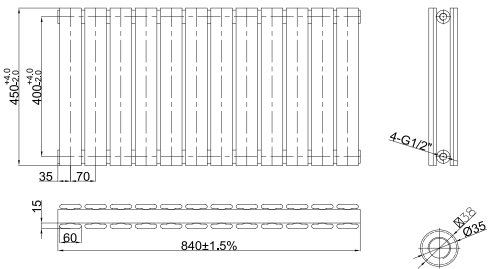

# MILAN

Anthracite Grey Vertical Flat Panel

Product Code	Height (mm)	Width (mm)	Depth (mm)	Wall to Centre of Tapping (mm)	Heat Output BTU (T60)	Price (Inc VAT)
S-MIL-1780x350-G-DP	1780	350	65	51	4689	£400.00
S-MIL-1780x490-G-DP	1780	490	65	51	6564	£475.00
S-MIL-1780x560-G-DP	1780	560	65	51	7502	£550.00

# MILAN

Black Horizontal  
Flat Panel

Product Code	Height (mm)	Width (mm)	Depth (mm)	Wall to Centre of Tapping (mm)	Heat Output BTU (T60)	Price (Inc VAT)
S-MIL-450x840-B-DP	450	840	65	51	3074	£300.00
S-MIL-450x1190-B-DP	450	1190	65	51	4355	£400.00
S-MIL-450x1610-B-DP	450	1610	65	51	5884	£500.00
S-MIL-635x630-B-DP	635	630	65	51	3253	£250.00
S-MIL-635x840-B-DP	635	840	65	51	4338	£337.50
S-MIL-635x980-B-DP	635	980	65	51	5061	£400.00
S-MIL-635x1190-B-DP	635	1190	65	51	6145	£425.00
S-MIL-635x1400-B-DP	635	1400	65	51	7220	£550.00
S-MIL-635x1610-B-DP	635	1610	65	51	8303	£600.00