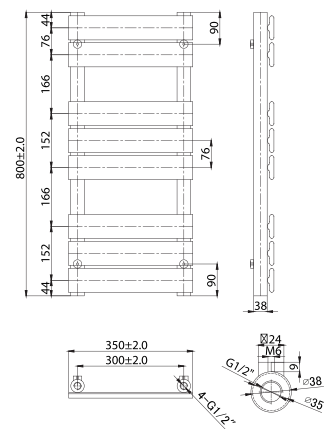

Product Code	Height (mm)	Width (mm)	Depth (mm)	Wall to Centre of Tapping (mm)	Heat Output BTU (T60)	Price (Inc VAT)
S-MOD-800x350-BB	800	350	60	65-75	966	£450.00
S-MOD-1200x500-BB	1200	500	60	65-75	1748	£550.00

Product Code	Height (mm)	Width (mm)	Depth (mm)	Wall to Centre of Tapping (mm)	Dual Fuel	Electric Heating Element (Watts)	Price (Inc VAT)
Electric Dual Fuel Radiator							
SEN-EMOD-BB-800X350	800	350	60	65-75	Yes	250w	£700.00
SEN-EMOD-B-1200X500	1200	500	60	65-75	Yes	400w	£800.00