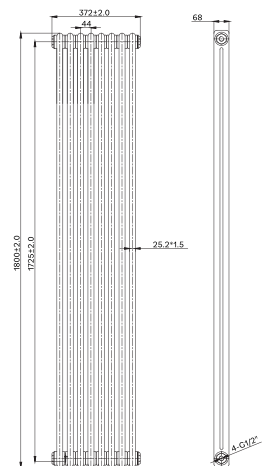

## Optional feet

**Code** SEN-FEET-2C-G  
**Description** 2 Column Anthracite Grey  
**Price (Per Pair)** £50.00 (Inc VAT)

Product Code	Column	Height (mm)	Width (mm)	Depth (mm)	Wall to Centre of Tapping (mm)	Heat Output BTU (T60)	Price (Inc VAT)
SEN-VIN-1800x372-G-2C	2 Column	1800	372	68	70.5	4982	£400.00
SEN-VIN-1800x460-G-2C	2 Column	1800	460	68	70.5	6227	£450.00
SEN-VIN-1800x548-G-2C	2 Column	1800	548	68	70.5	7472	£525.00