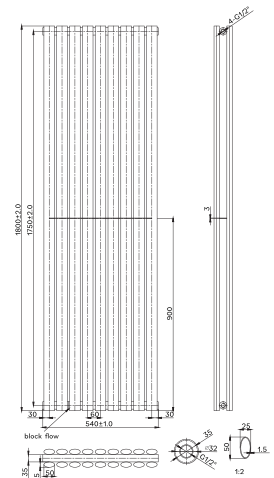

# NIRVANA

Black Horizontal  
Oval Panel

Product Code	Height (mm)	Width (mm)	Depth (mm)	W/I to Centre of Tapping (mm)	Heat Output BTU (T60)	Price (Inc VAT)
<b>Single Panel</b>						
S-NIR-600x600-B-SP	600	600	82	51	2777	£162.50
S-NIR-600x840-B-SP	600	840	82	51	3234	£200.00
S-NIR-600x1020-B-SP	600	1020	82	51	3927	£262.00
S-NIR-600x1200-B-SP	600	1200	82	51	4620	£262.50
S-NIR-600x1440-B-SP	600	1440	82	51	5544	£362.50
S-NIR-600x1620-B-SP	600	1620	82	51	6237	£425.00
<b>Double Panel</b>						
S-NIR-400x840-B-DP	400	840	82	51	2818	£300.00
S-NIR-400x1200-B-DP	400	1200	82	51	4023	£400.00
S-NIR-400x1620-B-DP	400	1620	82	51	5428	£500.00
S-NIR-600x600-B-DP	600	600	82	51	3019	£237.50
S-NIR-600x840-B-DP	600	840	82	51	4227	£325.00
S-NIR-600x1020-B-DP	600	1020	82	51	5131	£400.00
S-NIR-600x1200-B-DP	600	1200	82	51	6042	£437.50
S-NIR-600x1440-B-DP	600	1440	82	51	7247	£550.00
S-NIR-600x1620-B-DP	600	1620	82	51	8158	£600.00

# NIRVANA

Black Vertical  
Oval Panel

Product Code	Height (mm)	Width (mm)	Depth (mm)	WII to Centre of Tapping (mm)	Heat Output BTU (T60)	Price (Inc VAT)
<b>Single Panel</b>						
S-NIR-1800x360-B-SP	1800	360	82	51	3762	£262.50
S-NIR-1800x480-B-SP	1800	480	82	51	5015	£325.00
S-NIR-1800x540-B-SP	1800	540	82	51	5641	£387.50
<b>Double Panel</b>						
S-NIR-1800x360-B-DP	1800	360	82	51	4350	£400.00
S-NIR-1800x480-B-DP	1800	480	82	51	6568	£475.00
S-NIR-1800x540-B-DP	1800	540	82	51	7383	£550.00

# MILAN

White Horizontal  
Flat Panel

Product Code	Height (mm)	Width (mm)	Depth (mm)	Wall to Centre of Tapping (mm)	Heat Output BTU (T60)	Price (Inc VAT)
S-MIL-450x840-W-DP	450	840	65	51	3074	£300.00
S-MIL-450x1190-W-DP	450	1190	65	51	4355	£400.00
S-MIL-450x1610-W-DP	450	1610	65	51	5884	£500.00
S-MIL-635x630-W-DP	635	630	65	51	3253	£250.00
S-MIL-635x840-W-DP	635	840	65	51	4338	£337.50
S-MIL-635x980-W-DP	635	980	65	51	5061	£400.00
S-MIL-635x1190-W-DP	635	1190	65	51	6145	£425.00
S-MIL-635x1400-W-DP	635	1400	65	51	7220	£550.00
S-MIL-635x1610-W-DP	635	1610	65	51	8303	£600.00