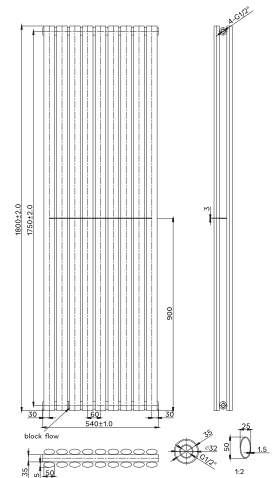

# NIRVANA

White Horizontal  
Oval Panel

Product Code	Height (mm)	Width (mm)	Depth (mm)	W/I to Centre of Tapping (mm)	Heat Output BTU (T60)	Price (Inc VAT)
<b>Single Panel</b>						
S-NIR-600x600-W-SP	600	600	82	51	2777	£162.50
S-NIR-600x840-W-SP	600	840	82	51	3234	£200.00
S-NIR-600x1020-W-SP	600	1020	82	51	3927	£262.00
S-NIR-600x1200-W-SP	600	1200	82	51	4620	£262.50
S-NIR-600x1440-W-SP	600	1440	82	51	5544	£362.50
S-NIR-600x1620-W-SP	600	1620	82	51	6237	£425.00
<b>Double Panel</b>						
S-NIR-400x840-W-DP	400	840	82	51	2818	£300.00
S-NIR-400x1200-W-DP	400	1200	82	51	4023	£400.00
S-NIR-400x1620-W-DP	400	1620	82	51	5428	£500.00
S-NIR-600x600-W-DP	600	600	82	51	3019	£237.50
S-NIR-600x840-W-DP	600	840	82	51	4227	£325.00
S-NIR-600x1020-W-DP	600	1020	82	51	5131	£400.00
S-NIR-600x1200-W-DP	600	1200	82	51	6042	£437.50
S-NIR-600x1440-W-DP	600	1440	82	51	7247	£550.00
S-NIR-600x1620-W-DP	600	1620	82	51	8158	£600.00

# NIRVANA

White Vertical  
Oval Panel

Product Code	Height (mm)	Width (mm)	Depth (mm)	WII to Centre of Tapping (mm)	Heat Output BTU (T60)	Price (Inc VAT)
<b>Single Panel</b>						
S-NIR-1800x360-W-SP	1800	360	82	51	3762	£262.50
S-NIR-1800x480-W-SP	1800	480	82	51	5015	£325.00
S-NIR-1800x540-W-SP	1800	540	82	51	5641	£387.50
<b>Double Panel</b>						
S-NIR-1800x360-W-DP	1800	360	82	51	4350	£400.00
S-NIR-1800x480-W-DP	1800	480	82	51	6568	£475.00
S-NIR-1800x540-W-DP	1800	540	82	51	7383	£550.00