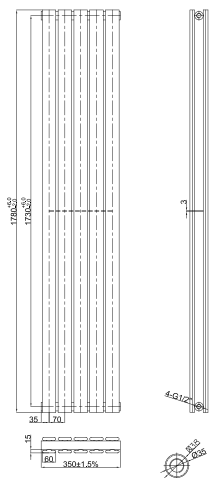

# MILAN

White Horizontal  
Flat Panel

Product Code	Height (mm)	Width (mm)	Depth (mm)	Wall to Centre of Tapping (mm)	Heat Output BTU (T60)	Price (Inc VAT)
S-MIL-450x840-W-DP	450	840	65	51	3074	£300.00
S-MIL-450x1190-W-DP	450	1190	65	51	4355	£400.00
S-MIL-450x1610-W-DP	450	1610	65	51	5884	£500.00
S-MIL-635x630-W-DP	635	630	65	51	3253	£250.00
S-MIL-635x840-W-DP	635	840	65	51	4338	£337.50
S-MIL-635x980-W-DP	635	980	65	51	5061	£400.00
S-MIL-635x1190-W-DP	635	1190	65	51	6145	£425.00
S-MIL-635x1400-W-DP	635	1400	65	51	7220	£550.00
S-MIL-635x1610-W-DP	635	1610	65	51	8303	£600.00

# MILAN

White Vertical  
Flat Panel

Product Code	Height (mm)	Width (mm)	Depth (mm)	Wall to Centre of Tapping (mm)	Heat Output BTU (T60)	Price (Inc VAT)
S-MIL-1780x350-W-DP	1780	350	65	51	4689	£400.00
S-MIL-1780x490-W-DP	1780	490	65	51	6564	£475.00
S-MIL-1780x560-W-DP	1780	560	65	51	7502	£550.00