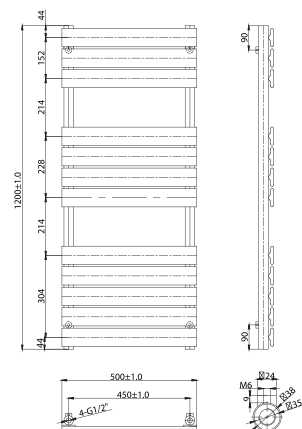

Features 20 Year Guarantee

Matt finish - Black

enquire about electric option (See page 49)