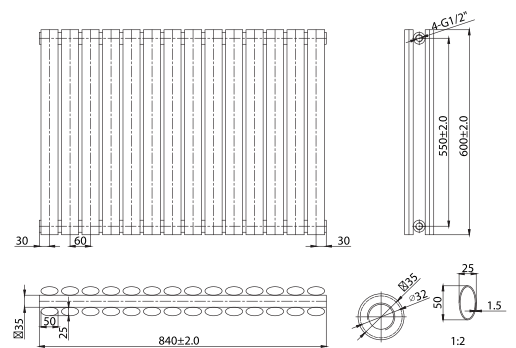

# NIRVANA

White Horizontal  
Oval Panel

Product Code	Height (mm)	Width (mm)	Depth (mm)	W/I to Centre of Tapping (mm)	Heat Output BTU (T60)	Price (Inc VAT)
<b>Single Panel</b>						
S-NIR-600x600-W-SP	600	600	82	51	2777	£162.50
S-NIR-600x840-W-SP	600	840	82	51	3234	£200.00
S-NIR-600x1020-W-SP	600	1020	82	51	3927	£262.00
S-NIR-600x1200-W-SP	600	1200	82	51	4620	£262.50
S-NIR-600x1440-W-SP	600	1440	82	51	5544	£362.50
S-NIR-600x1620-W-SP	600	1620	82	51	6237	£425.00
<b>Double Panel</b>						
S-NIR-400x840-W-DP	400	840	82	51	2818	£300.00
S-NIR-400x1200-W-DP	400	1200	82	51	4023	£400.00
S-NIR-400x1620-W-DP	400	1620	82	51	5428	£500.00
S-NIR-600x600-W-DP	600	600	82	51	3019	£237.50
S-NIR-600x840-W-DP	600	840	82	51	4227	£325.00
S-NIR-600x1020-W-DP	600	1020	82	51	5131	£400.00
S-NIR-600x1200-W-DP	600	1200	82	51	6042	£437.50
S-NIR-600x1440-W-DP	600	1440	82	51	7247	£550.00
S-NIR-600x1620-W-DP	600	1620	82	51	8158	£600.00