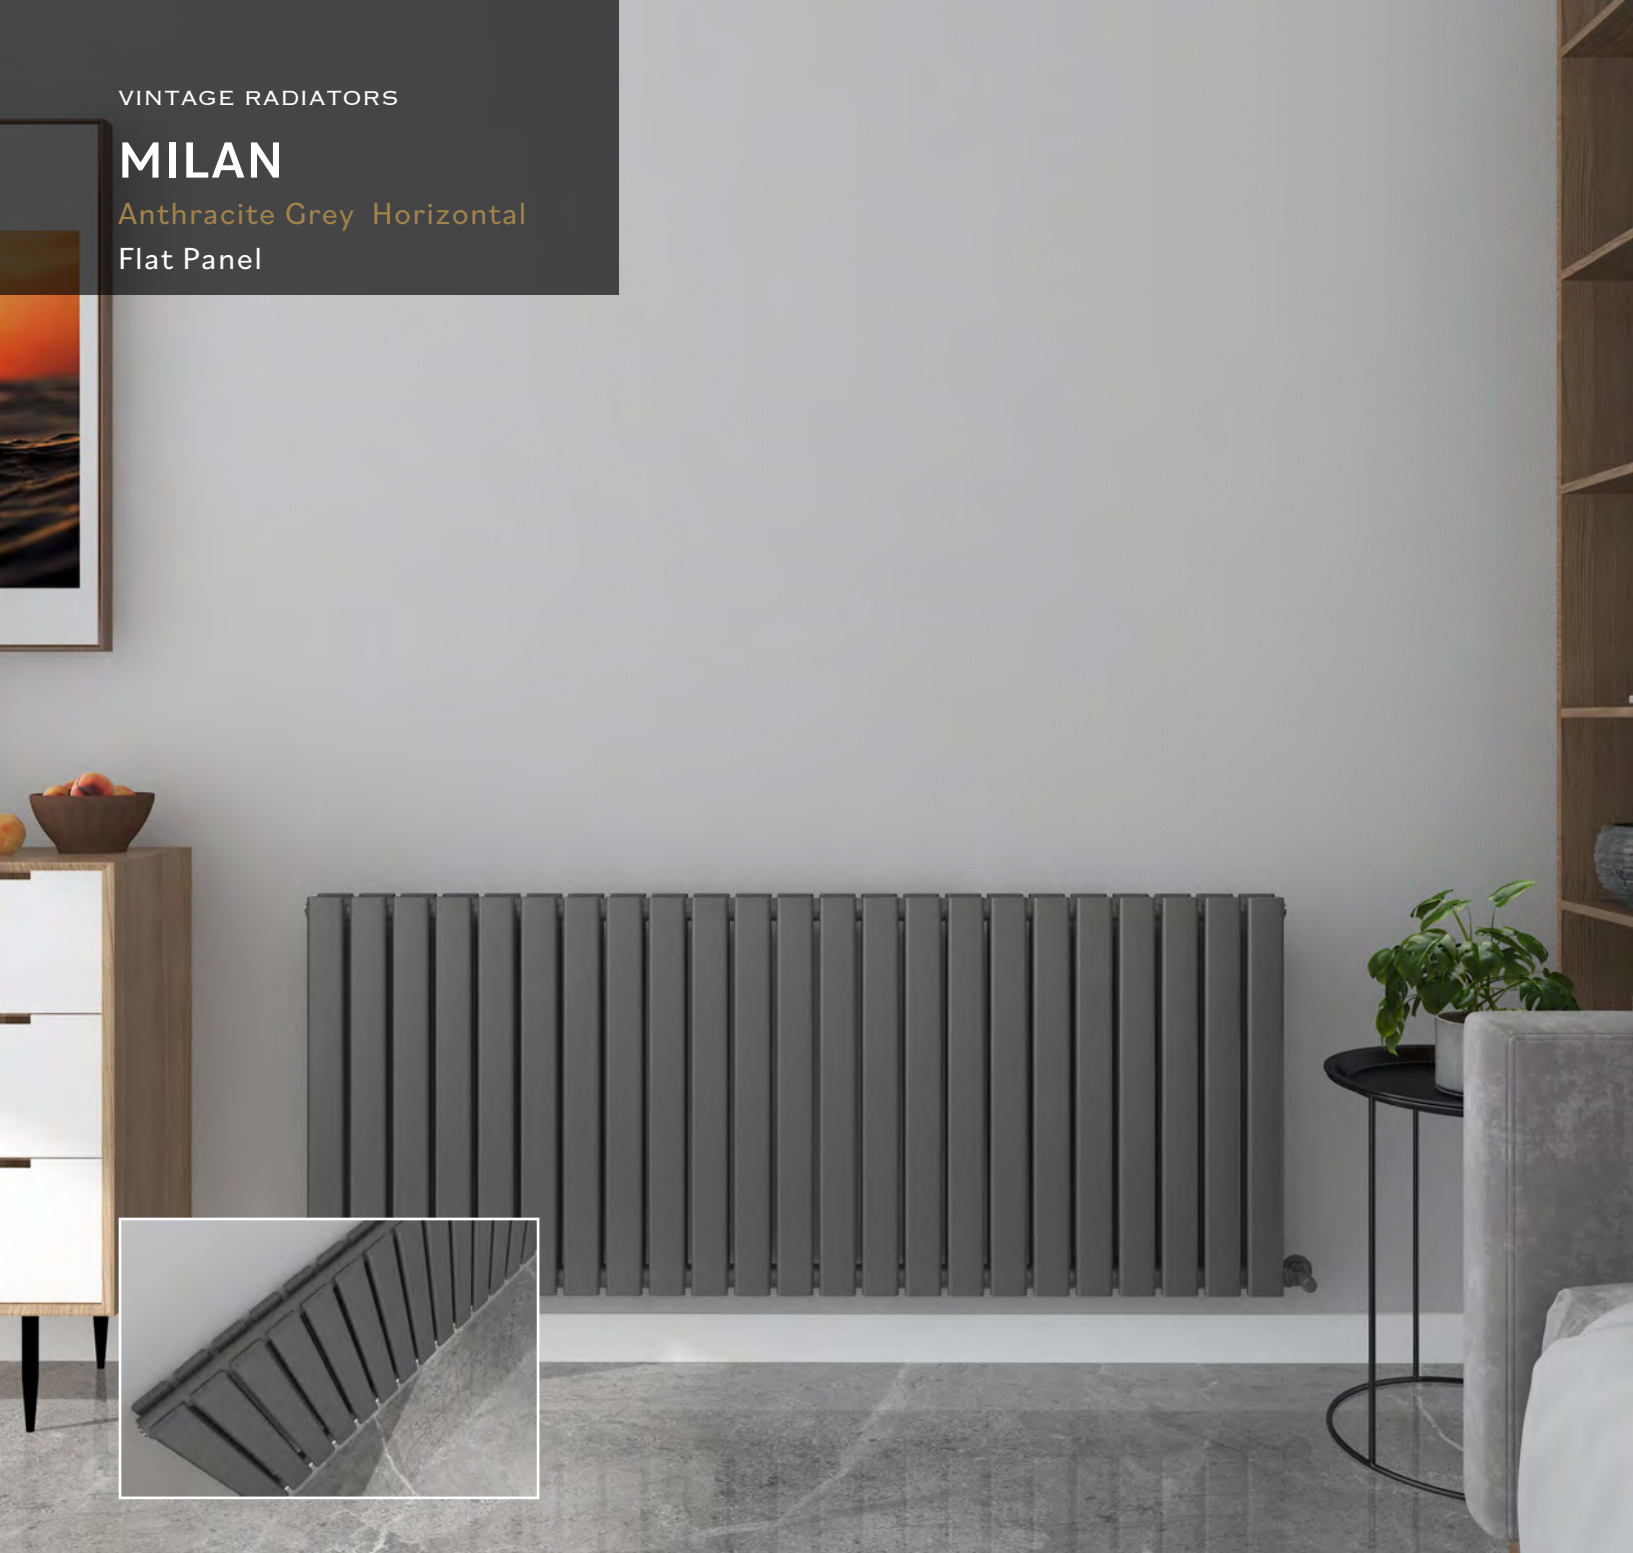

MILAN

Anthracite Grey Horizontal Flat Panel