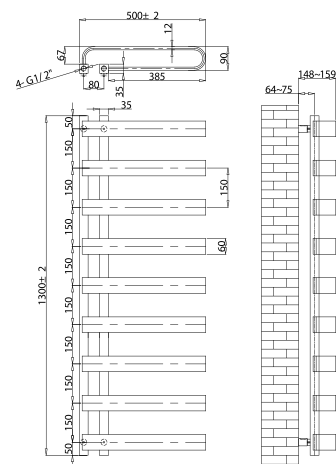

Features 20 Year Guarantee

Double powder coat finish - Black

enquire about electric option (See page 49)