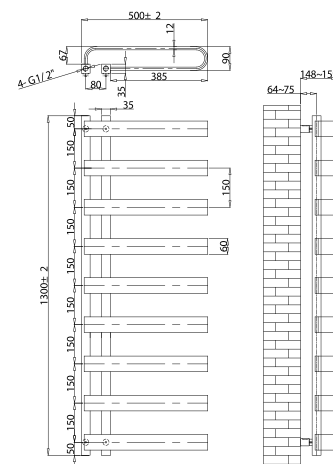

Features 20 Year Guarantee

Double powder coat finish - Anthracite Grey

enquire about electric option (See page 49)