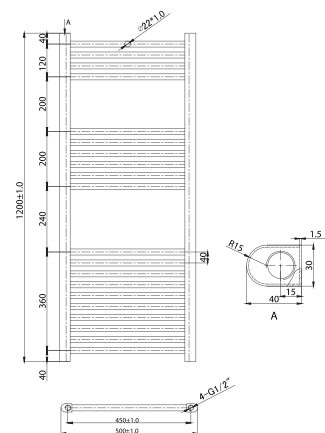

Product Code	Height (mm)	Width (mm)	Depth (mm)	Wll to Centre of Tapping (mm)	Heat Output BTU (T60)	Price (Inc VAT)
SEN- Detroit-800x350-B	800	350	30	75-90	1095	£162.50
SEN- Detroit-1200x500-B	1200	500	30	75-90	2469	£200.00

Product Code	Height (mm)	Width (mm)	Depth (mm)	Wall to Centre of Tapping (mm)	Dual Fuel	Electric Heating Element (Watts)	Price (Inc VAT)
Electric Dual Fuel Radiator							
SEN-EDET-B-800X350	800	350	30	75 - 90	Yes	250w	£312.50
SEN-EDET-B-1200X500	1200	500	30	75 - 90	Yes	400w	£350.00