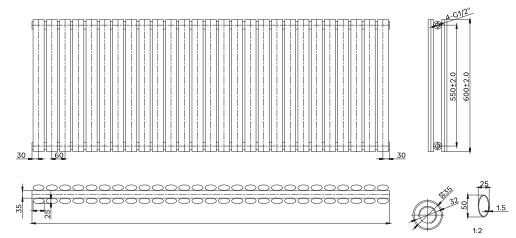

# NIRVANA

White Vertical  
Oval Panel

Product Code	Height (mm)	Width (mm)	Depth (mm)	WII to Centre of Tapping (mm)	Heat Output BTU (T60)	Price (Inc VAT)
<b>Single Panel</b>						
S-NIR-1800x360-W-SP	1800	360	82	51	3762	£262.50
S-NIR-1800x480-W-SP	1800	480	82	51	5015	£325.00
S-NIR-1800x540-W-SP	1800	540	82	51	5641	£387.50
<b>Double Panel</b>						
S-NIR-1800x360-W-DP	1800	360	82	51	4350	£400.00
S-NIR-1800x480-W-DP	1800	480	82	51	6568	£475.00
S-NIR-1800x540-W-DP	1800	540	82	51	7383	£550.00

# NIRVANA

Anthracite Grey Horizontal  
Oval Panel

Product Code	Height (mm)	Width (mm)	Depth (mm)	Wll to Centre of Tapping (mm)	Heat Output BTU (T60)	Price (Inc VAT)
<b>Single Panel</b>						
S-NIR-600x600-G-SP	600	600	82	51	2777	£162.50
S-NIR-600x840-G-SP	600	840	82	51	3234	£200.00
S-NIR-600x1020-G-SP	600	1020	82	51	3927	£262.00
S-NIR-600x1200-G-SP	600	1200	82	51	4620	£262.50
S-NIR-600x1440-G-SP	600	1440	82	51	5544	£362.50
S-NIR-600x1620-G-SP	600	1620	82	51	6237	£425.00
<b>Double Panel</b>						
S-NIR-400x840-G-DP	400	840	82	51	2818	£300.00
S-NIR-400x1200-G-DP	400	1200	82	51	4023	£400.00
S-NIR-400x1620-G-DP	400	1620	82	51	5428	£500.00
S-NIR-600x600-G-DP	600	600	82	51	3019	£237.50
S-NIR-600x840-G-DP	600	840	82	51	4227	£325.00
S-NIR-600x1020-G-DP	600	1020	82	51	5131	£400.00
S-NIR-600x1200-G-DP	600	1200	82	51	6042	£437.50
S-NIR-600x1440-G-DP	600	1440	82	51	7247	£550.00
S-NIR-600x1620-G-DP	600	1620	82	51	8158	£600.00