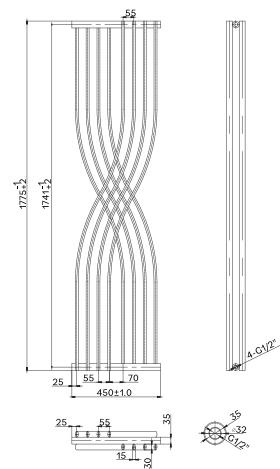

# NIRVANA

White Horizontal  
Oval Panel

Product Code	Height (mm)	Width (mm)	Depth (mm)	W/I to Centre of Tapping (mm)	Heat Output BTU (T60)	Price (Inc VAT)
<b>Single Panel</b>						
S-NIR-600x600-W-SP	600	600	82	51	2777	£162.50
S-NIR-600x840-W-SP	600	840	82	51	3234	£200.00
S-NIR-600x1020-W-SP	600	1020	82	51	3927	£262.00
S-NIR-600x1200-W-SP	600	1200	82	51	4620	£262.50
S-NIR-600x1440-W-SP	600	1440	82	51	5544	£362.50
S-NIR-600x1620-W-SP	600	1620	82	51	6237	£425.00
<b>Double Panel</b>						
S-NIR-400x840-W-DP	400	840	82	51	2818	£300.00
S-NIR-400x1200-W-DP	400	1200	82	51	4023	£400.00
S-NIR-400x1620-W-DP	400	1620	82	51	5428	£500.00
S-NIR-600x600-W-DP	600	600	82	51	3019	£237.50
S-NIR-600x840-W-DP	600	840	82	51	4227	£325.00
S-NIR-600x1020-W-DP	600	1020	82	51	5131	£400.00
S-NIR-600x1200-W-DP	600	1200	82	51	6042	£437.50
S-NIR-600x1440-W-DP	600	1440	82	51	7247	£550.00
S-NIR-600x1620-W-DP	600	1620	82	51	8158	£600.00

# MILAN

White Horizontal  
Flat Panel

Product Code	Height (mm)	Width (mm)	Depth (mm)	Wall to Centre of Tapping (mm)	Heat Output BTU (T60)	Price (Inc VAT)
S-MIL-450x840-W-DP	450	840	65	51	3074	£300.00
S-MIL-450x1190-W-DP	450	1190	65	51	4355	£400.00
S-MIL-450x1610-W-DP	450	1610	65	51	5884	£500.00
S-MIL-635x630-W-DP	635	630	65	51	3253	£250.00
S-MIL-635x840-W-DP	635	840	65	51	4338	£337.50
S-MIL-635x980-W-DP	635	980	65	51	5061	£400.00
S-MIL-635x1190-W-DP	635	1190	65	51	6145	£425.00
S-MIL-635x1400-W-DP	635	1400	65	51	7220	£550.00
S-MIL-635x1610-W-DP	635	1610	65	51	8303	£600.00

# MILAN

White Vertical  
Flat Panel

Product Code	Height (mm)	Width (mm)	Depth (mm)	Wall to Centre of Tapping (mm)	Heat Output BTU (T60)	Price (Inc VAT)
S-MIL-1780x350-W-DP	1780	350	65	51	4689	£400.00
S-MIL-1780x490-W-DP	1780	490	65	51	6564	£475.00
S-MIL-1780x560-W-DP	1780	560	65	51	7502	£550.00

# VENUS

Black

Product Code	Height (mm)	Width (mm)	Depth (mm)	Wll to Centre of Tapping (mm)	Heat Output BTU (T60)	Price (Inc VAT)
SEN-VEN-1775x450-B	1775	450	95	82	3289	£412.50

Features  20 Year Guarantee