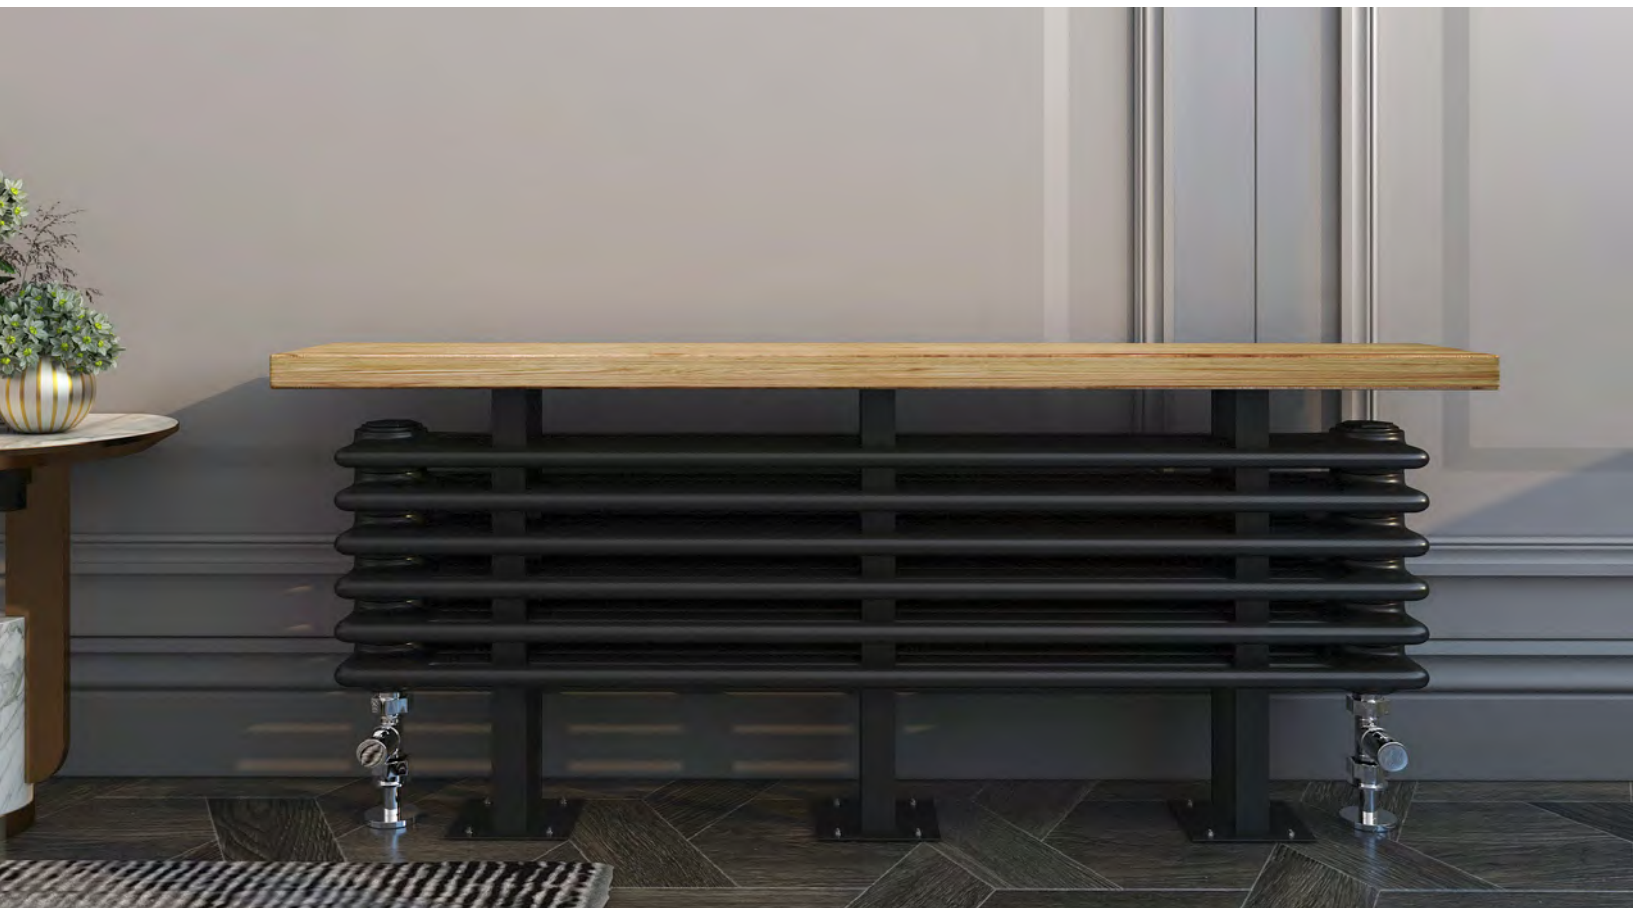

VINTAGE RADIATORS

VINTAGE FERRO BENCH RADIATOR

White, Anthracite Grey,
Black

Features 20 Year Guarantee

Double powder coat finish - White/Anthracite Grey/Black

www.senatorradiators.com