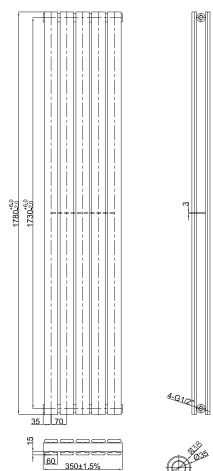

# MILAN

White Horizontal  
Flat Panel

Product Code	Height (mm)	Width (mm)	Depth (mm)	Wall to Centre of Tapping (mm)	Heat Output BTU (T60)	Price (Inc VAT)
S-MIL-450x840-W-DP	450	840	65	51	3074	£300.00
S-MIL-450x1190-W-DP	450	1190	65	51	4355	£400.00
S-MIL-450x1610-W-DP	450	1610	65	51	5884	£500.00
S-MIL-635x630-W-DP	635	630	65	51	3253	£250.00
S-MIL-635x840-W-DP	635	840	65	51	4338	£337.50
S-MIL-635x980-W-DP	635	980	65	51	5061	£400.00
S-MIL-635x1190-W-DP	635	1190	65	51	6145	£425.00
S-MIL-635x1400-W-DP	635	1400	65	51	7220	£550.00
S-MIL-635x1610-W-DP	635	1610	65	51	8303	£600.00

# MILAN

White Vertical  
Flat Panel

Product Code	Height (mm)	Width (mm)	Depth (mm)	Wall to Centre of Tapping (mm)	Heat Output BTU (T60)	Price (Inc VAT)
S-MIL-1780x350-W-DP	1780	350	65	51	4689	£400.00
S-MIL-1780x490-W-DP	1780	490	65	51	6564	£475.00
S-MIL-1780x560-W-DP	1780	560	65	51	7502	£550.00

# MILAN

Anthracite Grey Horizontal Flat Panel

Product Code	Height (mm)	Width (mm)	Depth (mm)	Wall to Centre of Tapping (mm)	Heat Output BTU (T60)	Price (Inc VAT)
S-MIL-450x840-G-DP	450	840	65	51	3074	£300.00
S-MIL-450x1190-G-DP	450	1190	65	51	4355	£400.00
S-MIL-450x1610-G-DP	450	1610	65	51	5884	£500.00
S-MIL-635x630-G-DP	635	630	65	51	3253	£250.00
S-MIL-635x840-G-DP	635	840	65	51	4338	£337.50
S-MIL-635x980-G-DP	635	980	65	51	5061	£400.00
S-MIL-635x1190-G-DP	635	1190	65	51	6145	£425.00
S-MIL-635x1400-G-DP	635	1400	65	51	7220	£550.00
S-MIL-635x1610-G-DP	635	1610	65	51	8303	£600.00

# MILAN

Anthracite Grey Vertical Flat Panel

Product Code	Height (mm)	Width (mm)	Depth (mm)	Wall to Centre of Tapping (mm)	Heat Output BTU (T60)	Price (Inc VAT)
S-MIL-1780x350-G-DP	1780	350	65	51	4689	£400.00
S-MIL-1780x490-G-DP	1780	490	65	51	6564	£475.00
S-MIL-1780x560-G-DP	1780	560	65	51	7502	£550.00