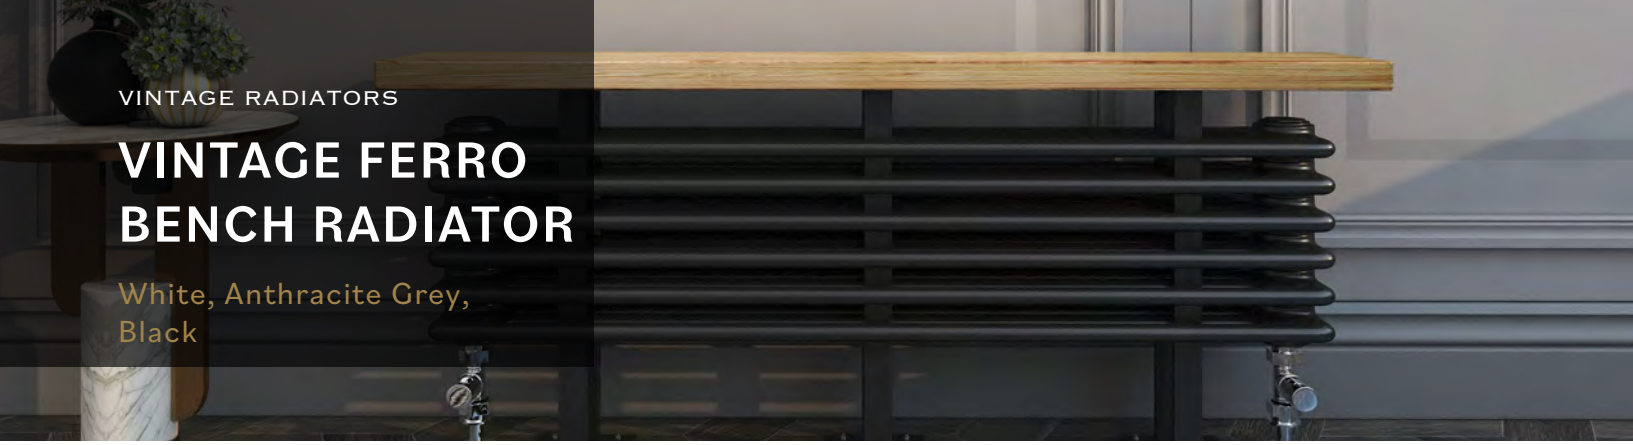

VINTAGE RADIATORS

VINTAGE FERRO BENCH RADIATOR

White, Anthracite Grey, Black

Product Code	Colour	Height (mm)	Width (mm)	Depth (mm)	Wall to Centre of Tapping (mm)	Heat Output BTU (T60)	Price (Inc VAT)
SEN-FERRO-850x480-W	White	480	850	82	51	2536	£612.50
SEN-FERRO-850x480-G	Anthracite Grey	480	850	82	51	2536	£612.50
SEN-FERRO-850x480-B	Black	480	850	180	51	2536	£612.50
SEN-FERRO-1200x480-W	White	480	1200	180	51	3583	£675.00
SEN-FERRO-1200x480-G	Anthracite Grey	480	1200	180	51	3583	£675.00
SEN-FERRO-1200x480-B	Black	480	1200	180	51	3583	£675.00
SEN-FERRO-1600x480-W	White	480	1600	180	51	4948	£750.00
SEN-FERRO-1600x480-G	Anthracite Grey	480	1600	180	51	4948	£750.00
SEN-FERRO-1600x480-B	Black	480	1600	180	51	4948	£750.00